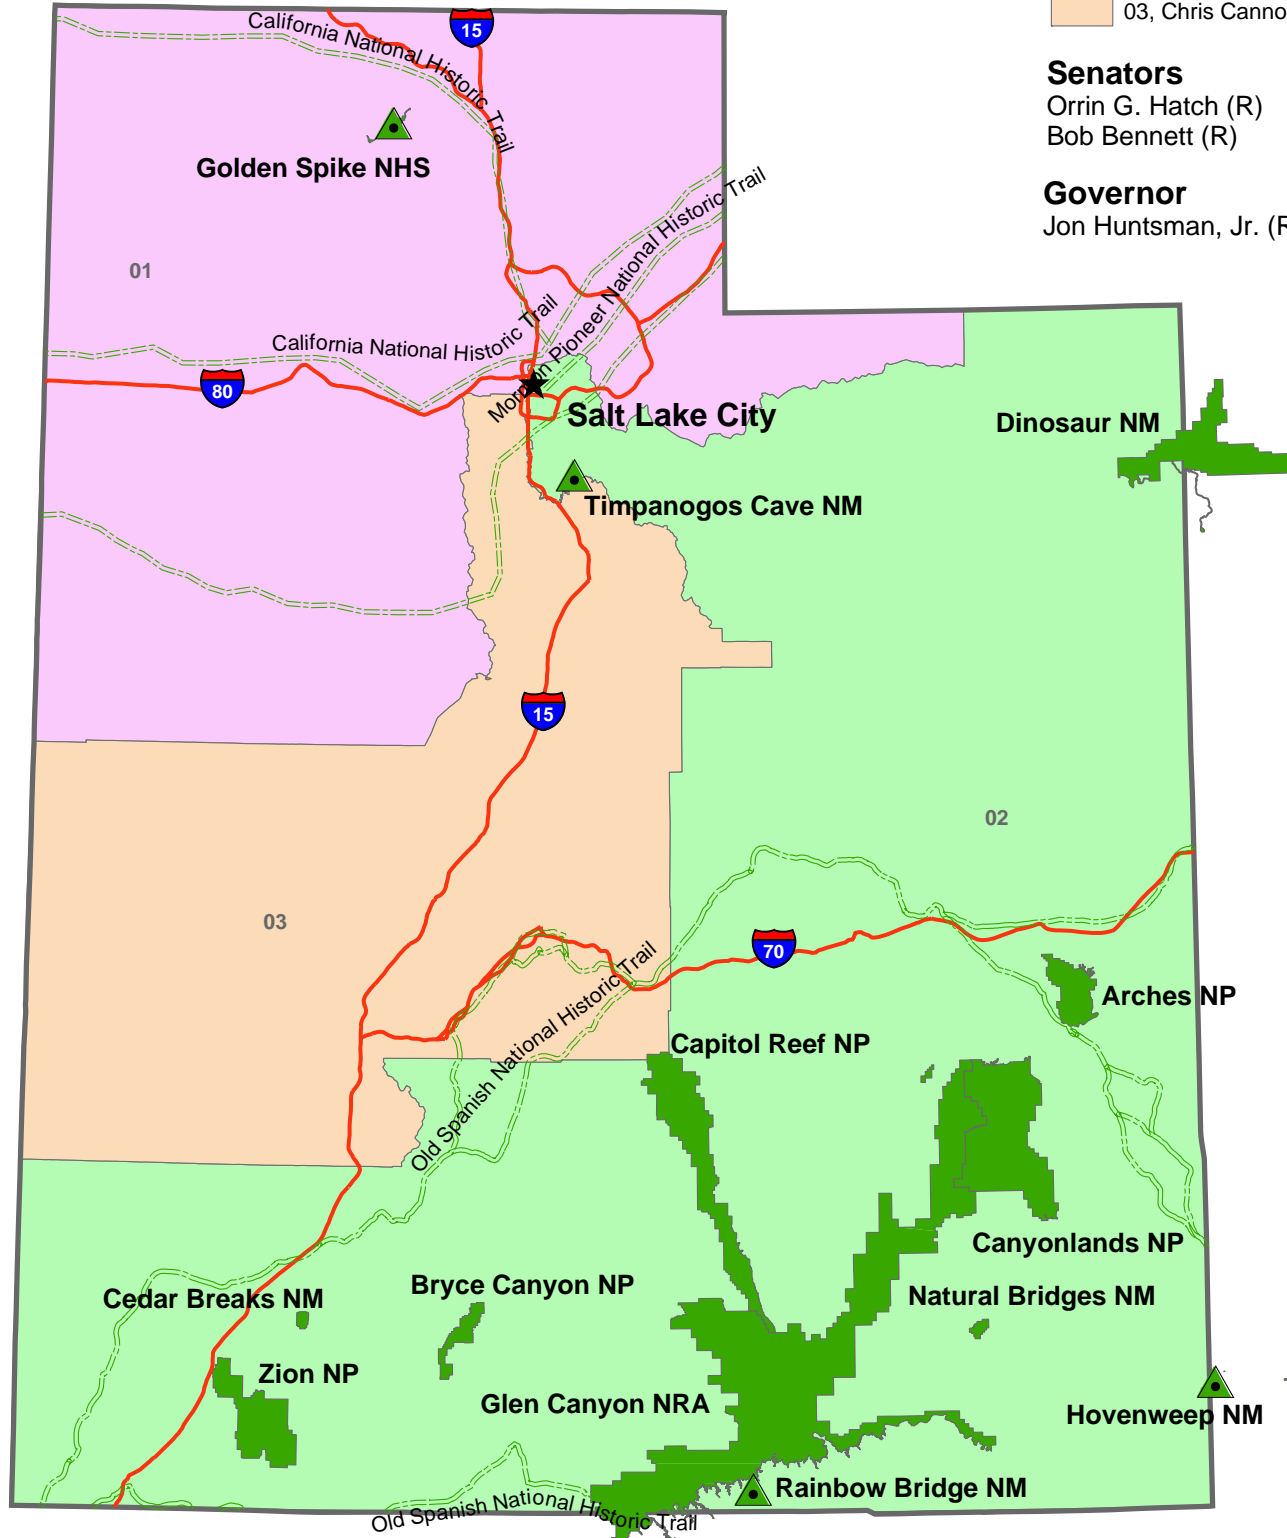

110th Congress

Representatives

- 01, Rob Bishop (R)
- 02, Jim Matheson (D)
- 03, Chris Cannon (R)

Senators

- Orrin G. Hatch (R)
- Bob Bennett (R)

Governor

Jon Huntsman, Jr. (R)

FILE: //q/imro01_03_q/ut_110.mxd